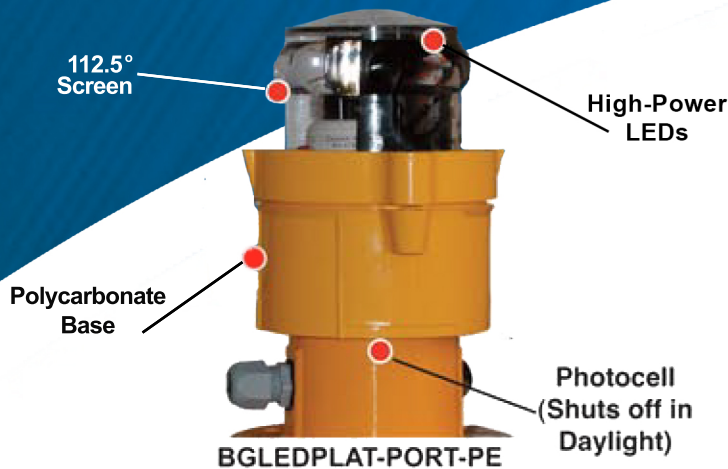

McDermott Light & Signal

BGLEDPLAT LED Barge Navigation Lights

Platform-mounted barge navigation lights enable you to use your own power source.

Get 18 months of light on one 12 volt air alkaline battery.

Certified to meet applicable sections of UL 1104

SPECIFICATIONS:

Range:	3 nautical miles
Mount:	Magnetic or Flat Mount
Light Source:	High-power LEDs
Material:	High-impact polycarbonate
Battery Life:	18 months on 12V air alkaline battery
Power Source:	12, 24 VDC; 120, 220 VAC
Weight:	5 lbs.
Dimensions:	10"h x 6" dia.